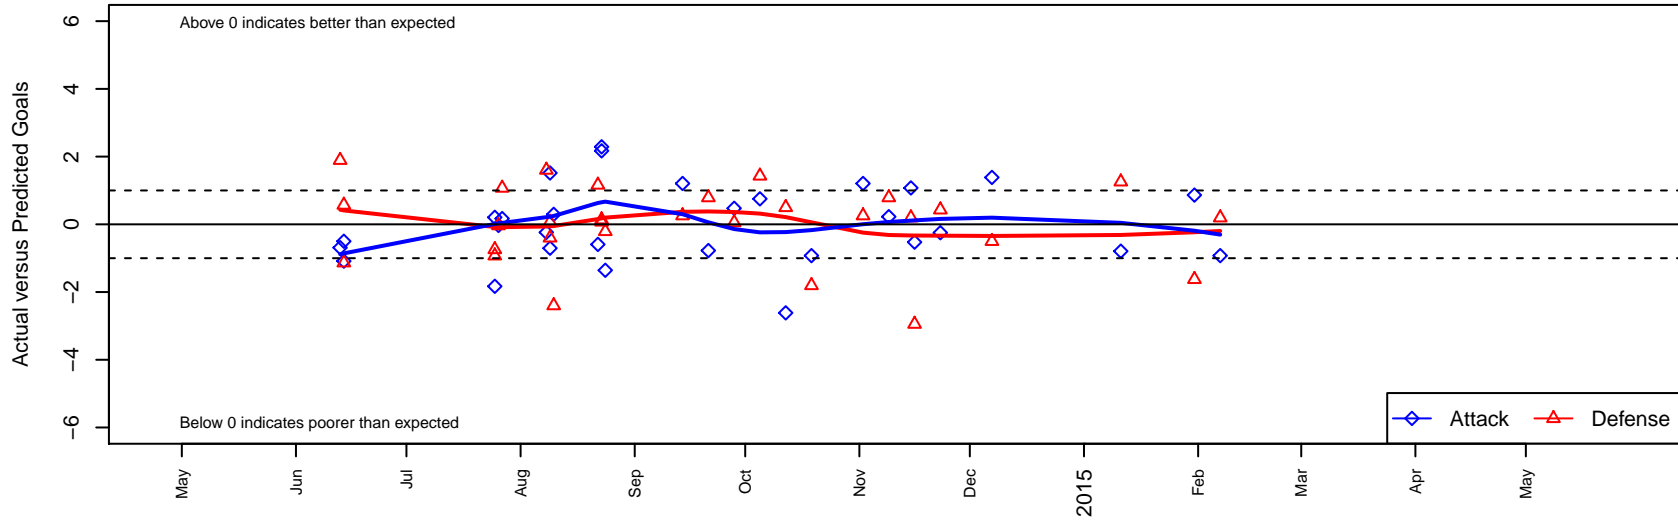

# FC Tacoma Blue B97

FC Tacoma  
 Tacoma, WA  
 B97 total strength=1478  
 attack=11.97 defense=9.16  
 fall league = PSPL Classic 2 U17  
 notes= Nortac Sparta Red

alt names used:  
 FC Tacoma Sparta 97 Blue  
 NORTAC FC Tacoma 97 Blue  
 FC Tacoma Sparta 97 Blue  
 FC TACOMA B97 BLUE (USA)

Venues played:  
 2014 Starfire Spring Classic BU17  
 2014 Crossfire Select Cup BU17 Silver  
 2014 Blast Off BU17-18 A  
 2014 Summer Slam U16-18  
 2014 PSPL Classic 2 U17  
 2014 WA Cup U17 Bronze U17

**FC Tacoma Blue B97**  
 Dots are actual minus expected GF (blue circles) and GA (red triangles).  
 Blue line is smoothed change in attack strength. Red is smoothed change in defense strength.

**attack and defense variance (black dot)  
relative to other teams  
and top 10 in region**