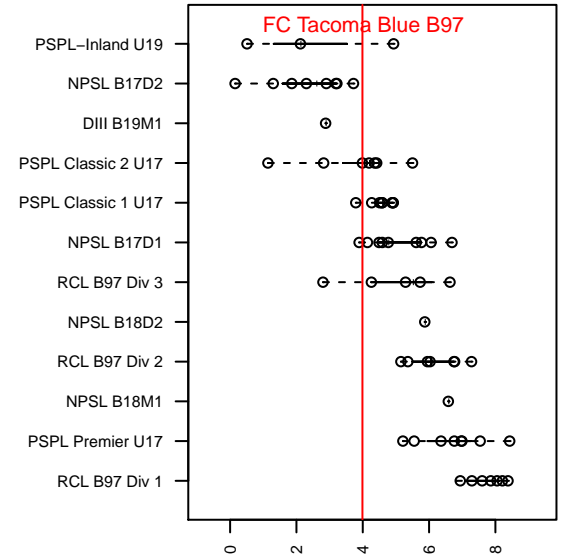

**attack and defense rating
relative to others at age
and all opponents in last 13 months**