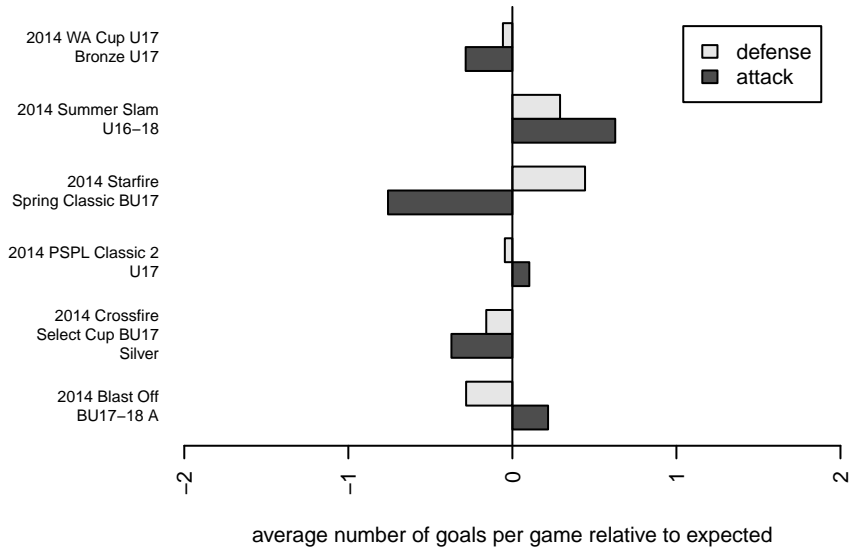

Performance relative to 13 month average